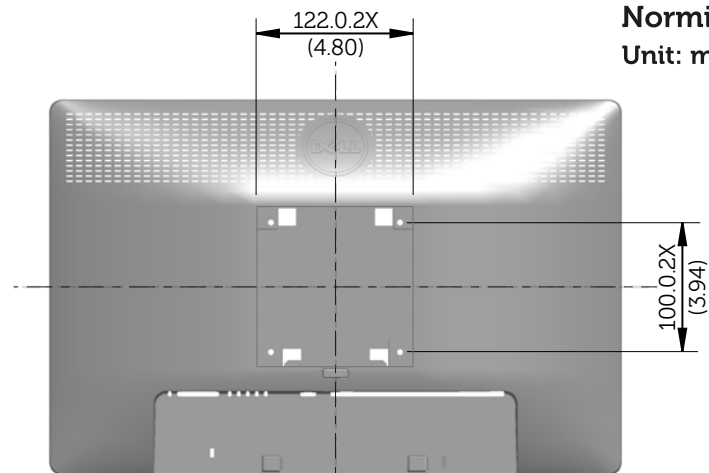

P1913 Outline Dimensions

Norminal Dimensions

Unit: mm (inch)

Back view of Monitor without stand

P1913S Outline Dimensions

Nominal Dimensions
Unit: mm (inch)

Back view of Monitor without stand

P2213 Outline Dimensions

Nominal Dimensions
Unit: mm (inch)

Back view of Monitor without stand